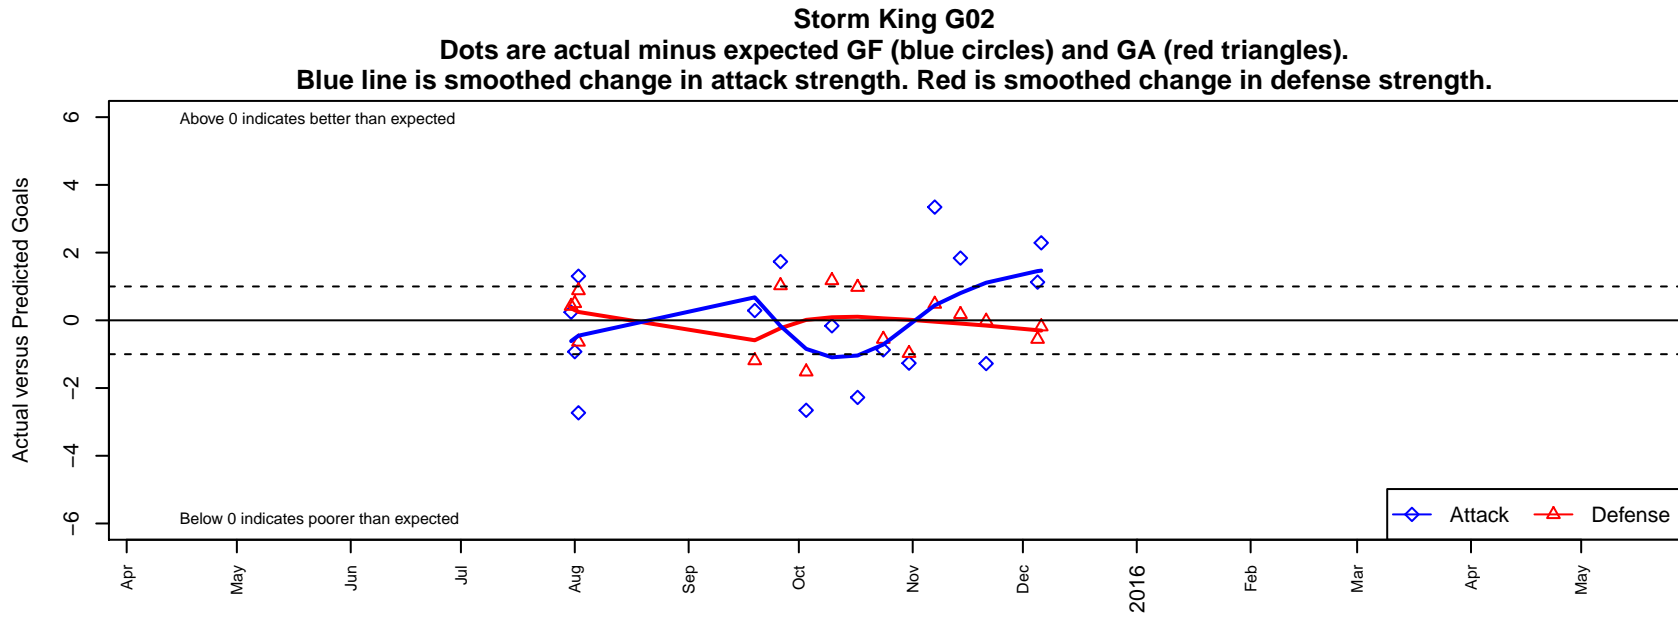

Storm King G02

Storm King SC
Port Angeles, WA
G02 total strength=993
attack=2.85 defense=1.34
fall league = NPSL Div 1 U13

alt names used:
Storm King G02
Storm King GU13

Venues played:
2015 Dungeness Cup GU13 Olympic
2015 NPSL Division 1 U13

**attack and defense variance (black dot)
relative to other teams
and top 10 in region**

**attack and defense rating
relative to others at age
and all opponents in last 13 months**

Performance relative to 13 month average