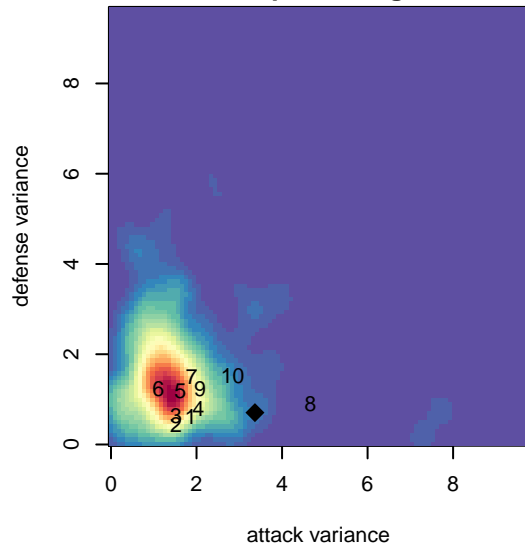

Storm King G02

Storm King SC
Port Angeles, WA
G02 total strength=993
attack=2.85 defense=1.34
fall league = NPSL Div 1 U13

alt names used:
Storm King G02
Storm King GU13

Venues played:
2015 Dungeness Cup GU13 Olympic
2015 NPSL Division 1 U13

**attack and defense variance (black dot)
relative to other teams
and top 10 in region**

**attack and defense rating
relative to others at age
and all opponents in last 13 months**

Performance relative to 13 month average