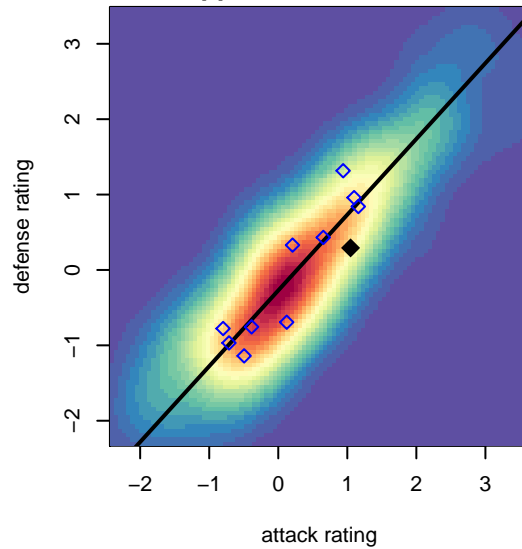

Storm King G02

Storm King SC
Port Angeles, WA
G02 total strength=993
attack=2.85 defense=1.34
fall league = NPSL Div 1 U13

alt names used:
Storm King G02
Storm King GU13

Venues played:
2015 Dungeness Cup GU13 Olympic
2015 NPSL Division 1 U13

**attack and defense variance (black dot)
relative to other teams
and top 10 in region**

**attack and defense rating
relative to others at age
and all opponents in last 13 months**

Performance relative to 13 month average