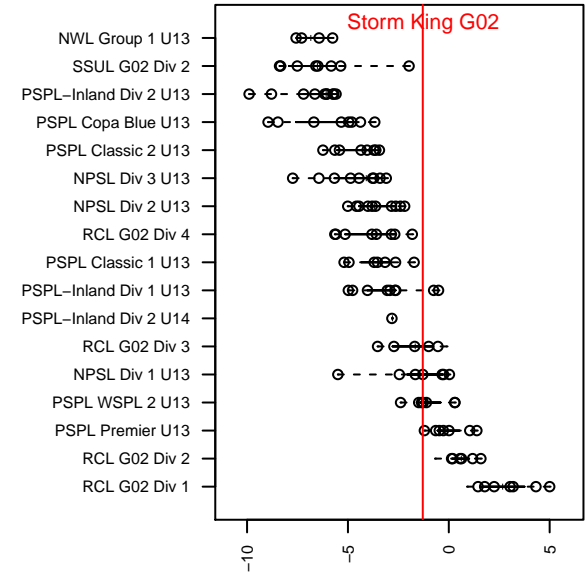

Storm King G02

Storm King SC
Port Angeles, WA
G02 total strength=993
attack=2.85 defense=1.34
fall league = NPSL Div 1 U13

alt names used:
Storm King G02
Storm King GU13

Venues played:
2015 Dungeness Cup GU13 Olympic
2015 NPSL Division 1 U13

**attack and defense variance (black dot)
relative to other teams
and top 10 in region**

**attack and defense rating
relative to others at age
and all opponents in last 13 months**

Performance relative to 13 month average