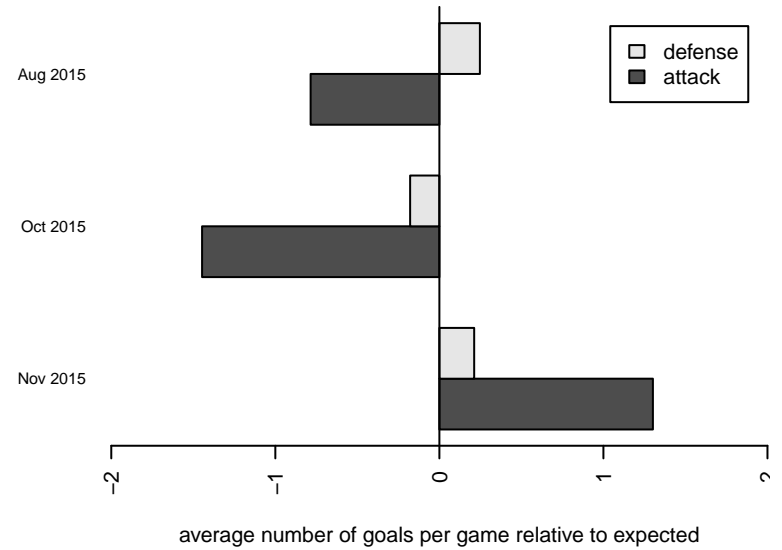

Performance relative to 13 month average